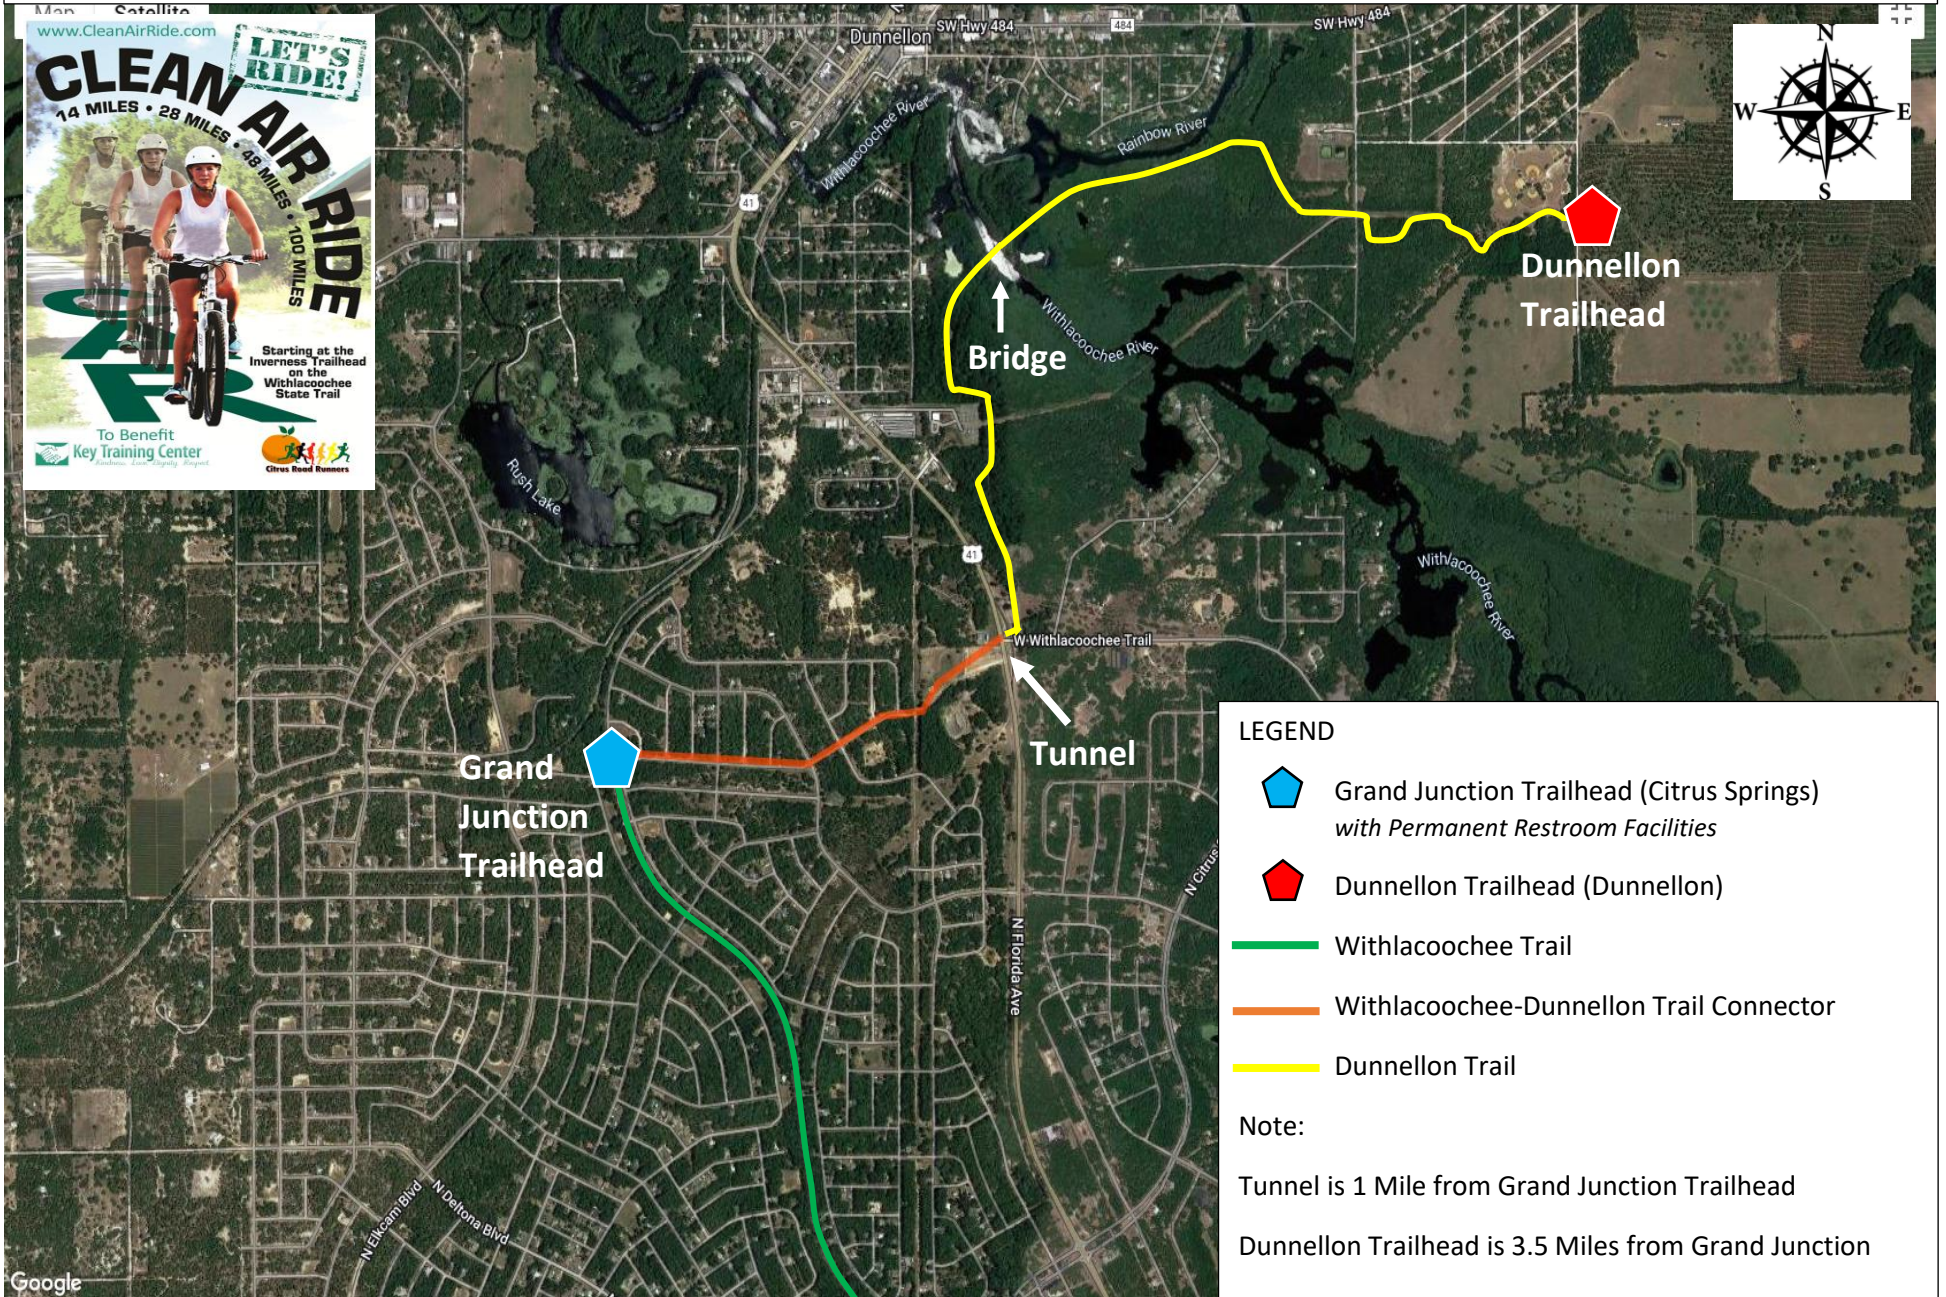

Withlacoochee – Dunnellon Trail Connector

LEGEND

-  Grand Junction Trailhead (Citrus Springs) with Permanent Restroom Facilities
-  Dunnellon Trailhead (Dunnellon)
-  Withlacoochee Trail
-  Withlacoochee-Dunnellon Trail Connector
-  Dunnellon Trail

Note:

- Tunnel is 1 Mile from Grand Junction Trailhead
- Dunnellon Trailhead is 3.5 Miles from Grand Junction